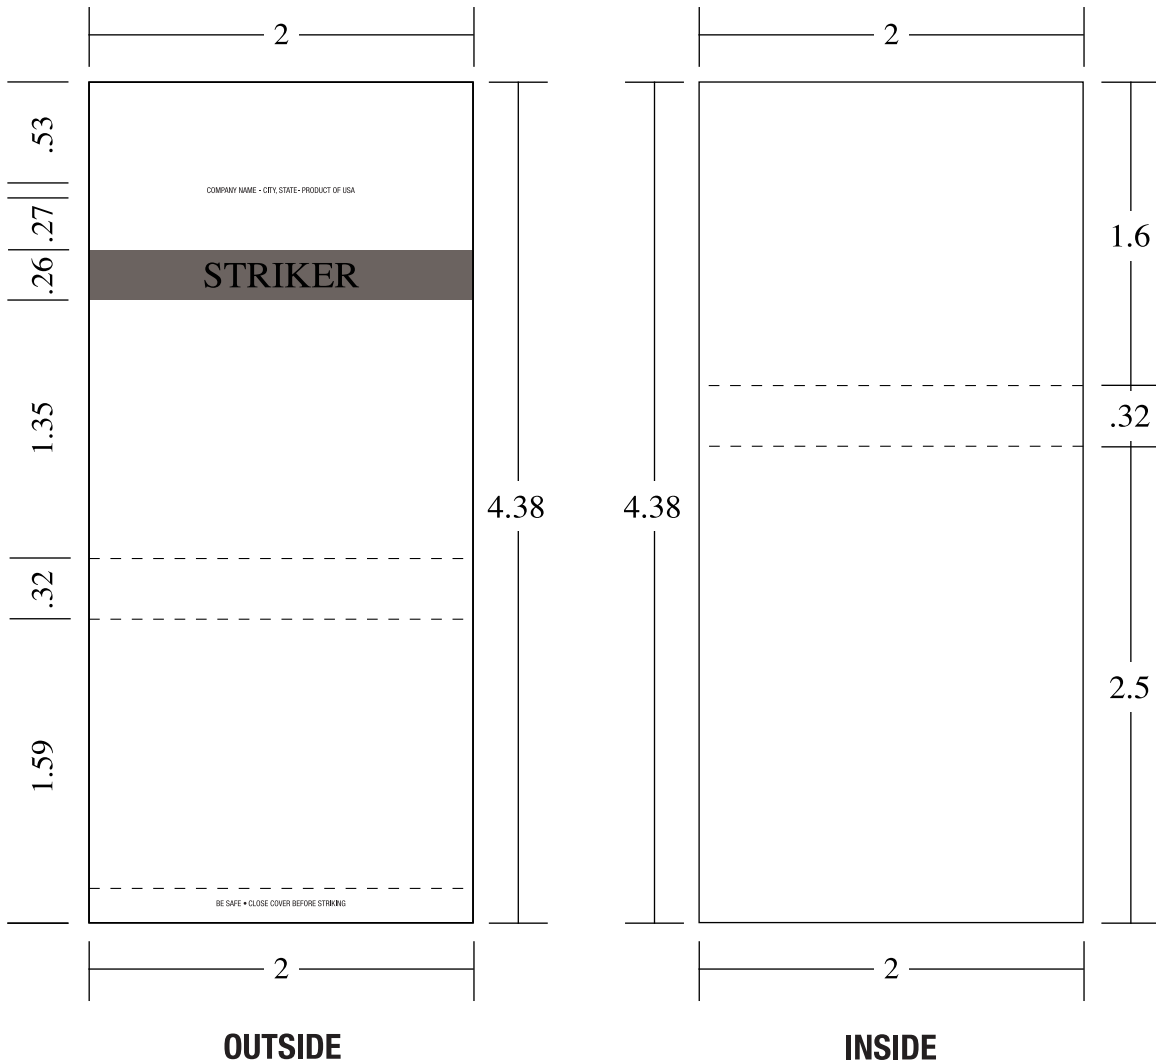

Item # 2039-QS

Deluxe 30-Stem Matchbook

All measurements are in decimal inches

Art Guidelines

- Digital artwork must be Macintosh compatible.
- Spot color jobs must be supplied as Adobe Illustrator files with all fonts converted to outlines & Pantone colors specified.
- 4/color process jobs must be Photoshop compatible and supplied as a CMYK TIFF, EPS or JPEG file at 300 ppi.
- One-color jobs must be supplied as Illustrator files or Photoshop compatible grayscale images at 300 ppi.
- RGB colors, GIF files and other applications are not acceptable.