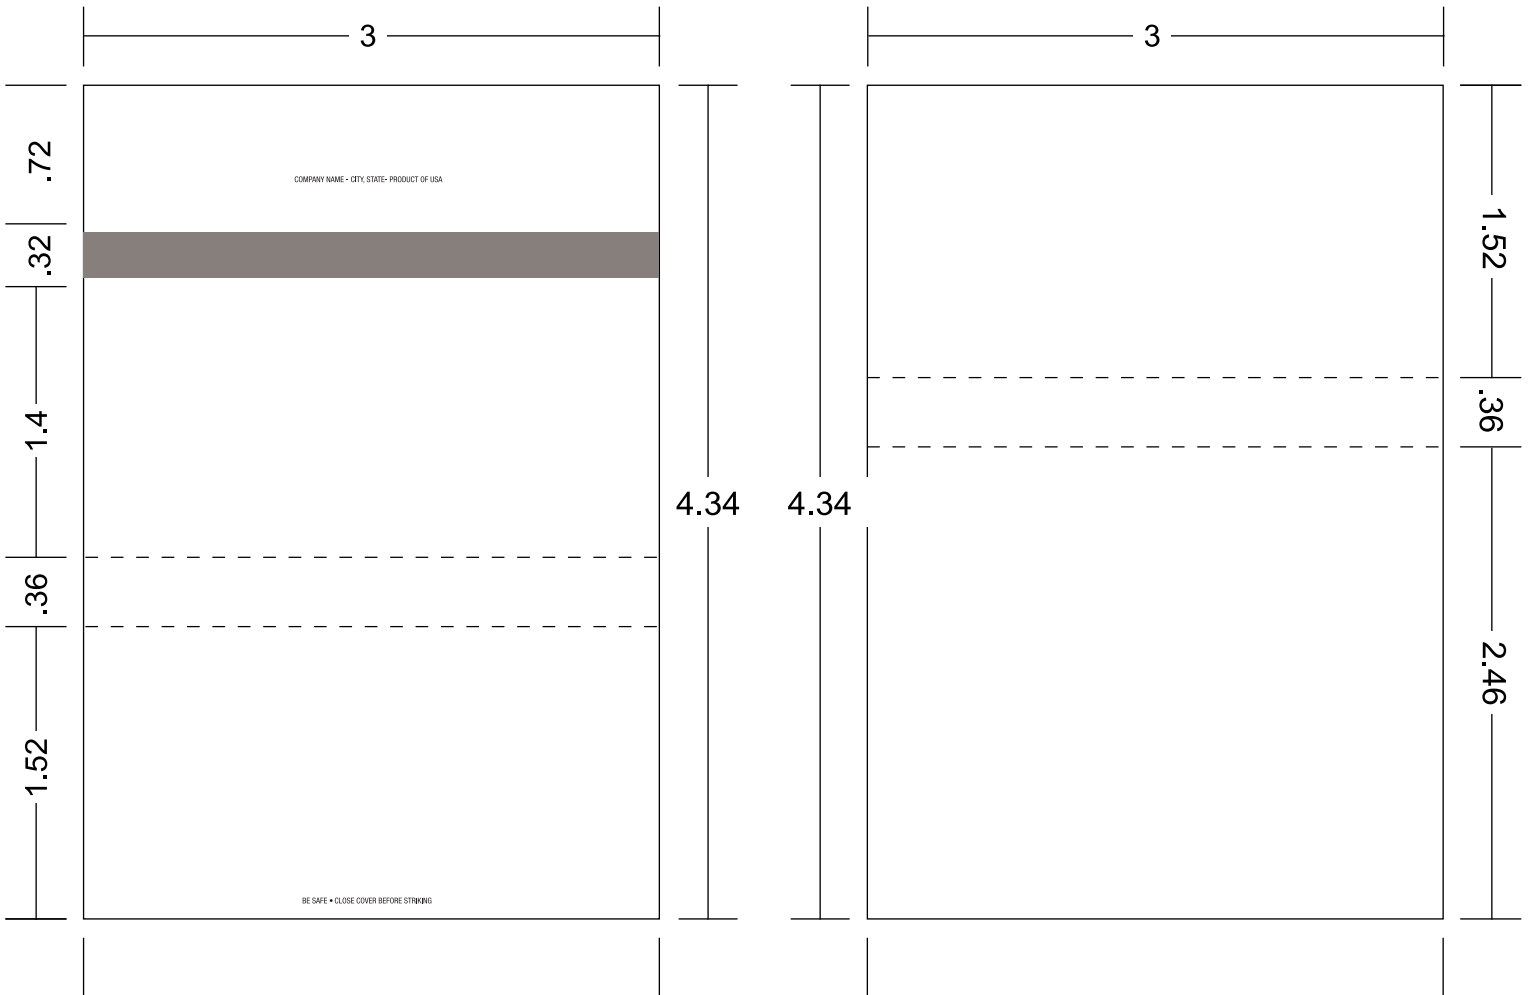

**Item # 2040-QS**  
**Deluxe 40-Stem Matchbook**  
 All measurements are in decimal inches

**OUTSIDE**

**INSIDE**

**Art Guidelines**

- Digital artwork must be Macintosh compatible.
- Spot color jobs must be supplied as Adobe Illustrator files with all fonts converted to outlines & Pantone colors specified.
- 4/color process jobs must be Photoshop compatible and supplied as a CMYK TIFF, EPS or JPEG file at 300 ppi.
- One-color jobs must be supplied as Illustrator files or Photoshop compatible grayscale images at 300 ppi.
- RGB colors, GIF files and other applications are not acceptable.